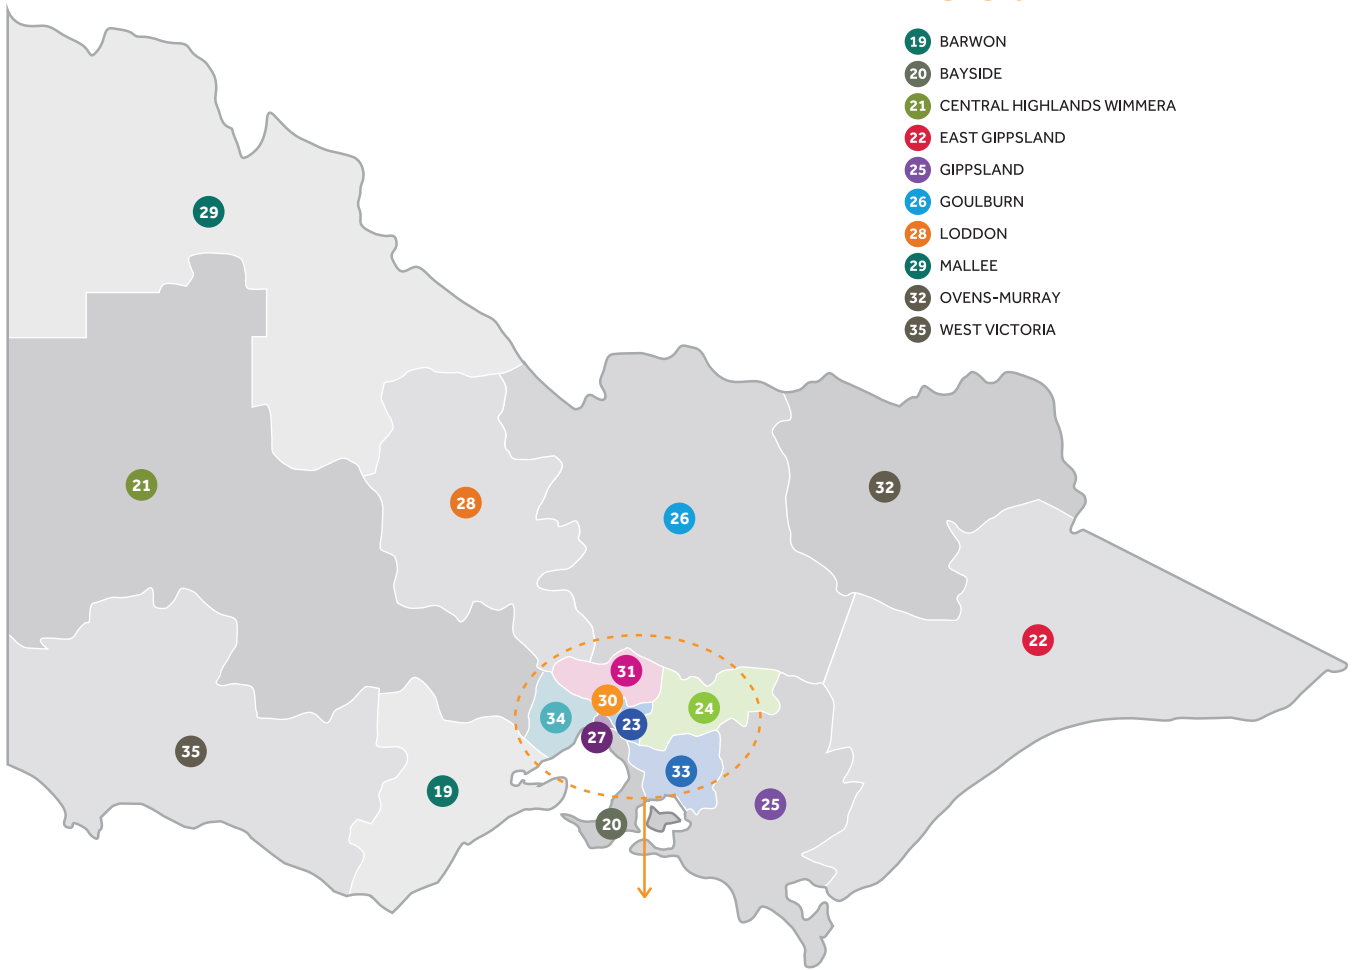

ISA REGIONS MAP

ISA MAP REGIONAL VICTORIA

ISA MAP METROPOLITAN VICTORIA